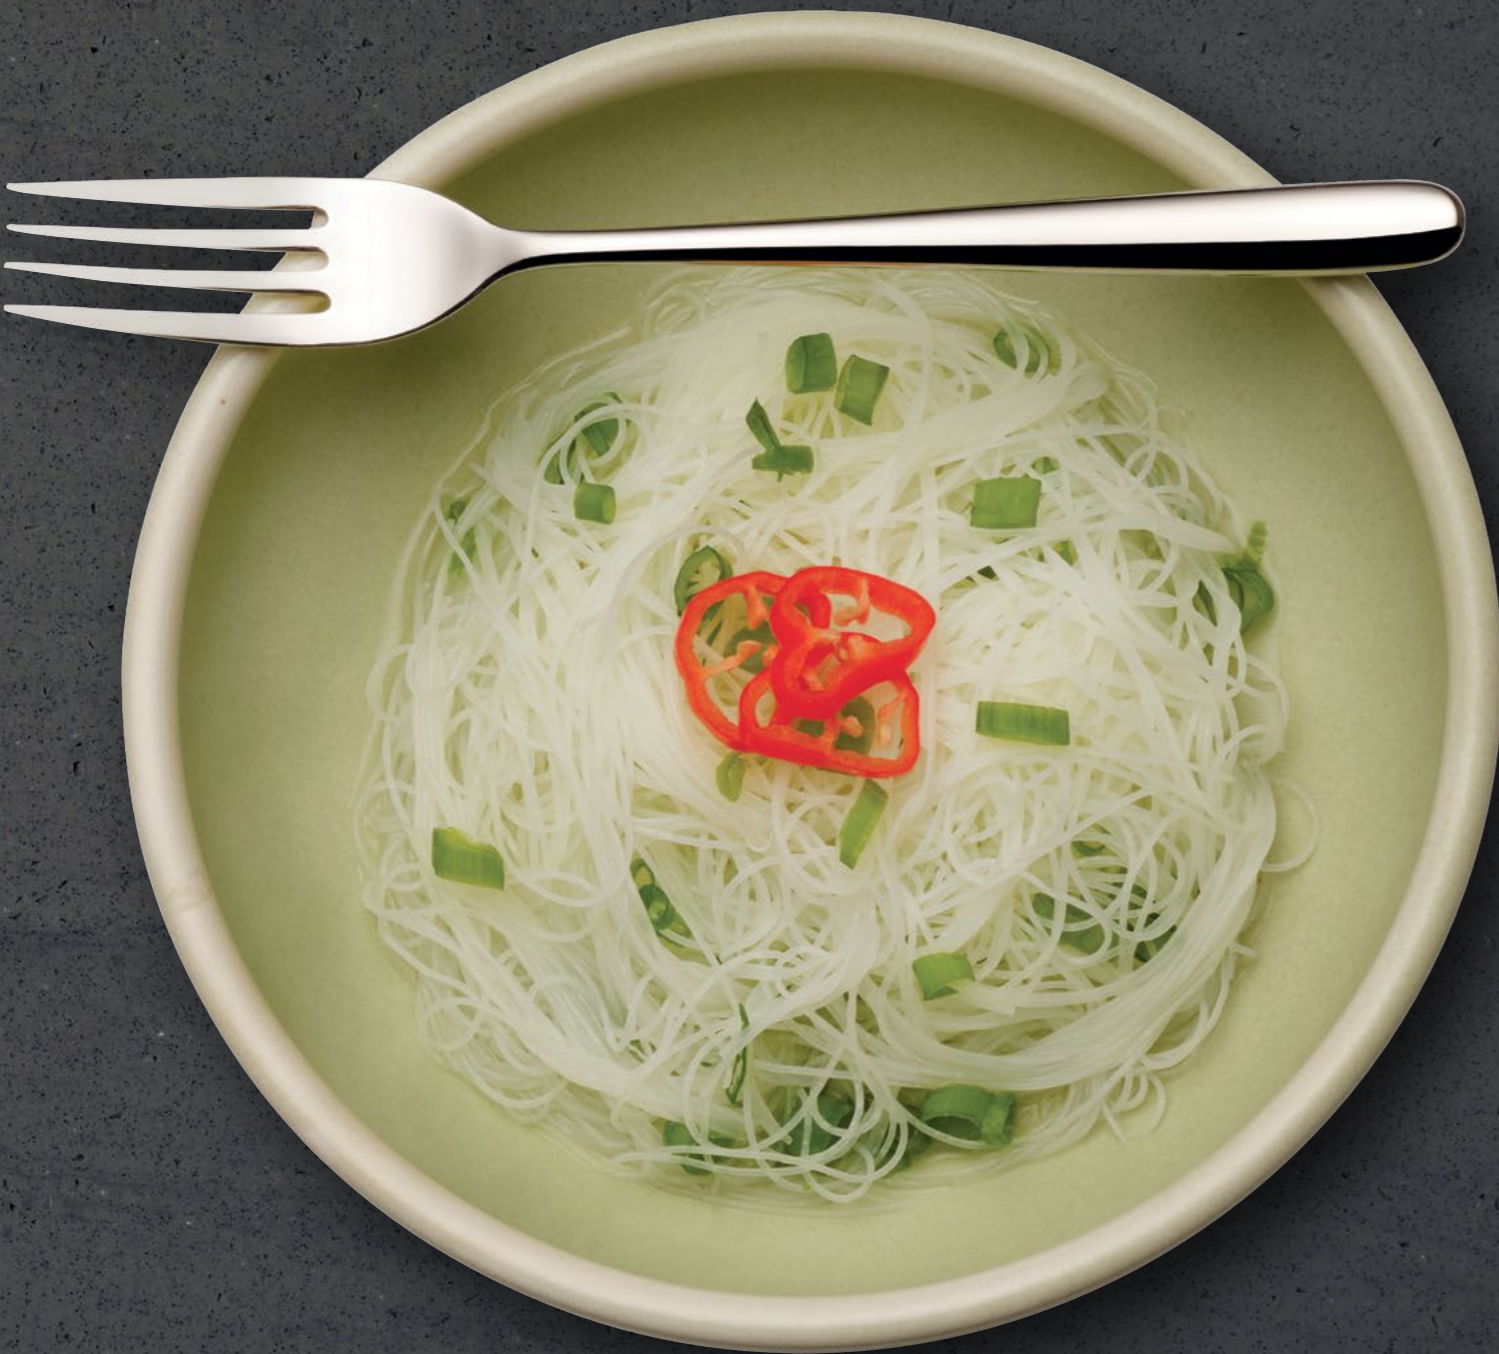

JADE

Jade is an ancient ornamental material, treasured for its green color. Our porcelain has the look and feel of true Jade but is the magic of superior porcelain.

DISHWASHER SAFE

MICROWAVE SAFE

OVEN SAFE

FREEZER SAFE

SHIPS FROM CA

INSTAGRAM

Round Plate

- 5255998 (7.3") 36
- 5255999 (8") 24
- 5256000 (9.3") 24
- 5256001 (11") 12