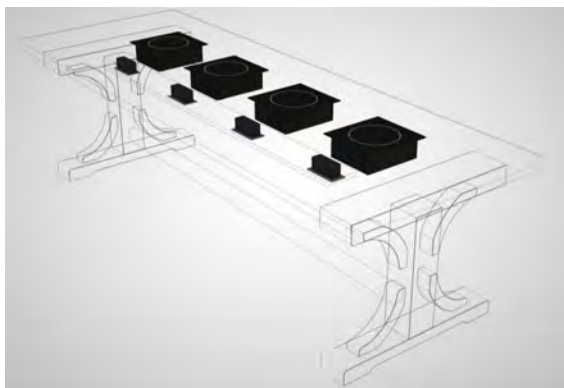

INDUCTION TABLES

- Hold food at temperatures ranging from 150-180 degrees
- Magnetic induction technology heats induction-ready vessels and not the countertops

FROST TOPS

- When in use, the surface temperature remains steady between 0° to 30°F
- Maintains temperatures without the use of ice or ice packs, eliminating excess water and moisture on the table top
- Compatible with most single-walled serving vessels (aluminum, ceramic, glass, stainless steel)
- NSF-certified & UL-listed