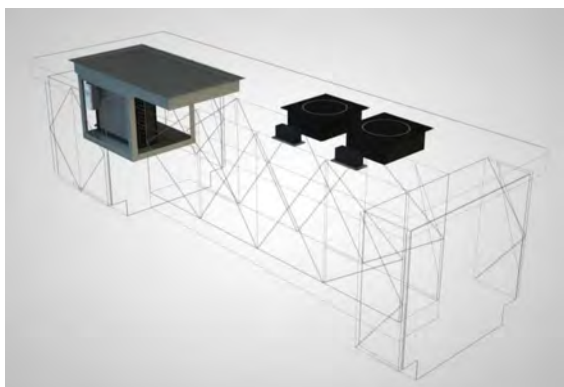

INDUCTION TABLES

- Hold food at temperatures ranging from 150-180 degrees
- Magnetic induction technology heats induction-ready vessels and not the countertops

FROST TOPS

- When in use, the surface temperature remains steady between 0° to 30°F
- Maintains temperatures without the use of ice or ice packs, eliminating excess water and moisture on the table top
- Compatible with most single-walled serving vessels (aluminum, ceramic, glass, stainless steel)
- NSF-certified & UL-listed