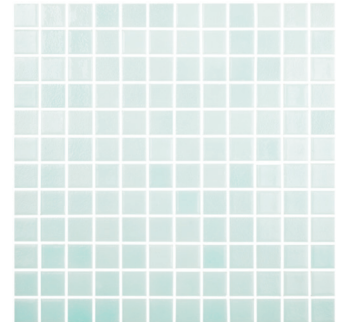

STANDARD COLLECTION FOG

MF: 511