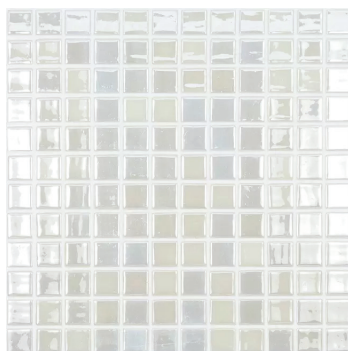

MF: 407

MF: 409

1" Square

PICTURED TILES: MF BLACK QUILT, MF GREY QUILT

**BRONZE COLLECTION GLASS HYDRO**

SUBJECT TO AVAILABILITY

MF: Beige Quilt

MF: Black Quilt