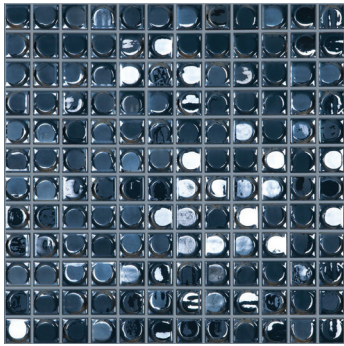

MF: Aura Dark Blue