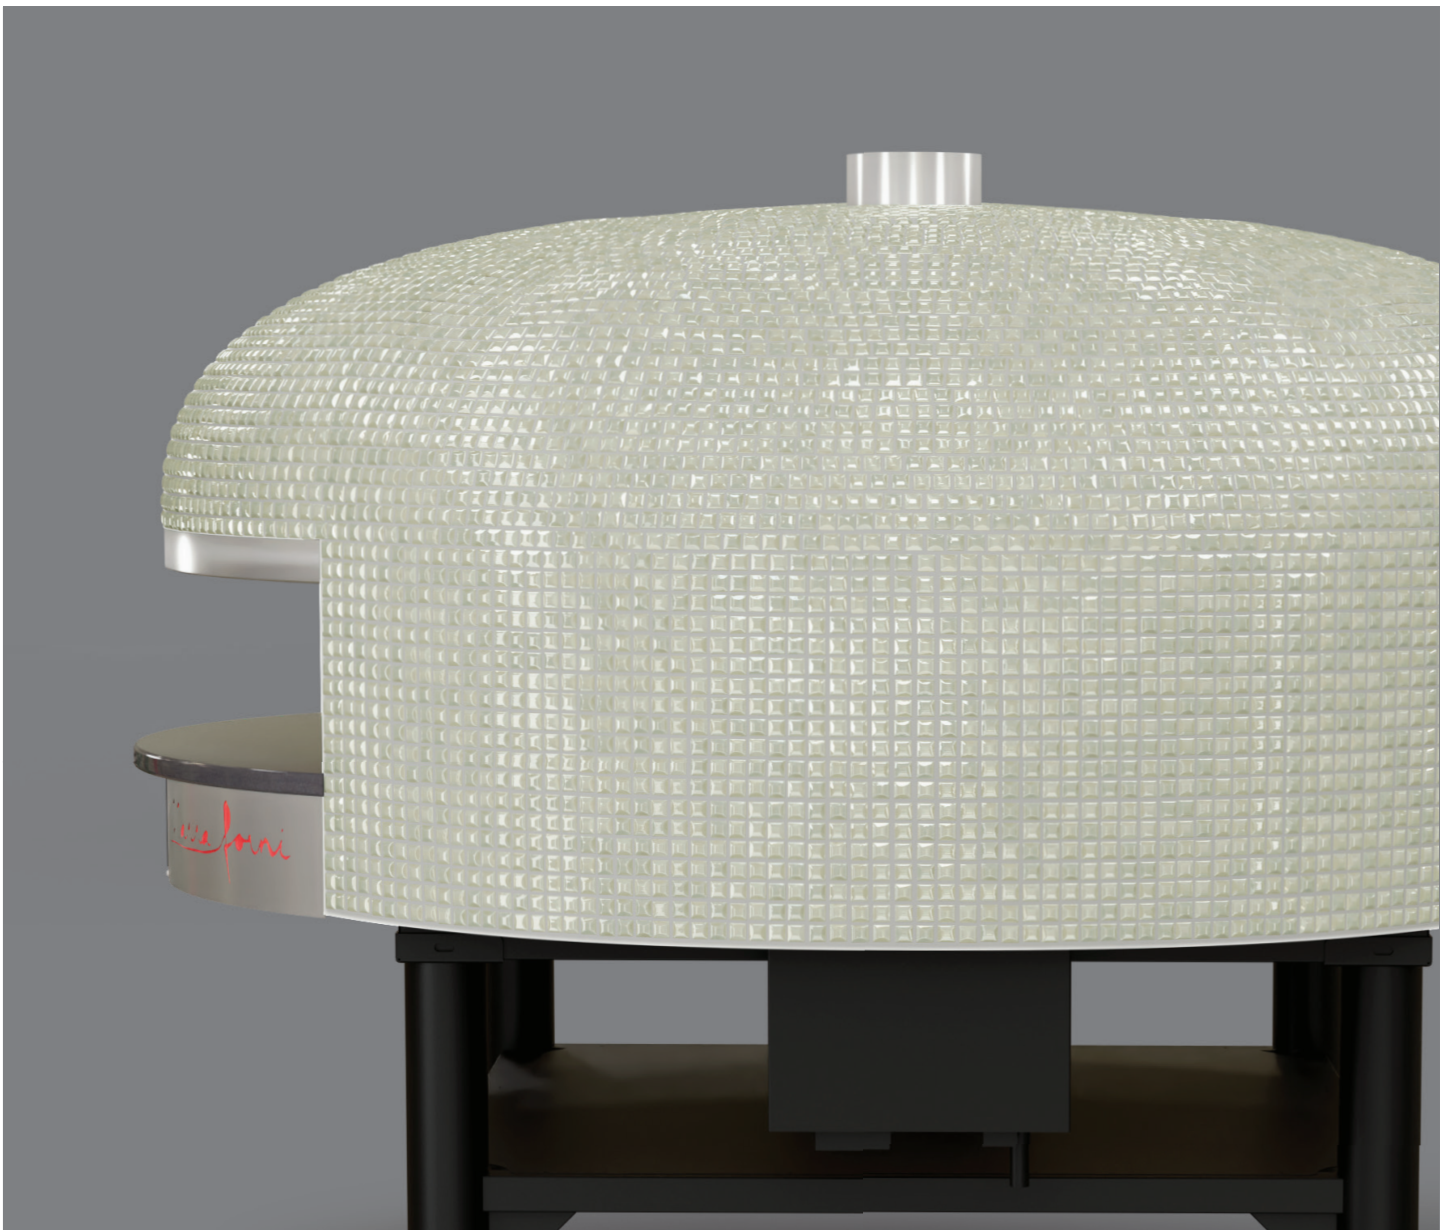

PICTURED TILE: MF EDNA WHITE