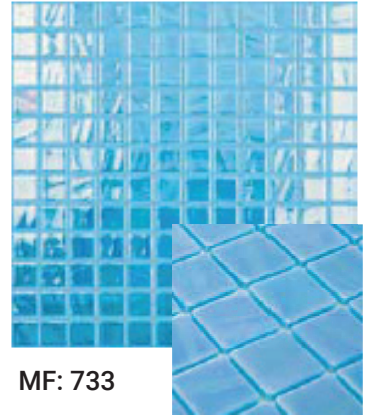

MF: 660

MF: White Mix

MF: Black Mix

PICTURED TILE: MF 660

**SILVER COLLECTION TITANIUM**

SUBJECT TO AVAILABILITY

MF: 710

MF: 750