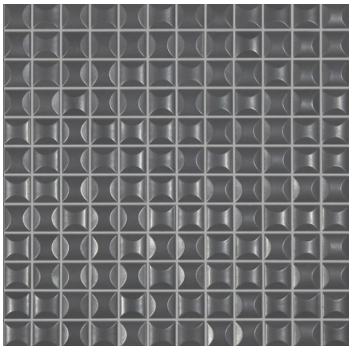

**BRONZE COLLECTION EDNA**  
SUBJECT TO AVAILABILITY

PICTURED TILE: MF EDNA GREEN

MF: Edna White

MF: Edna Oxford

MF: Edna Green

MF: Edna Coffee

MF: Edna Glacier

MF: Edna Dark Blue