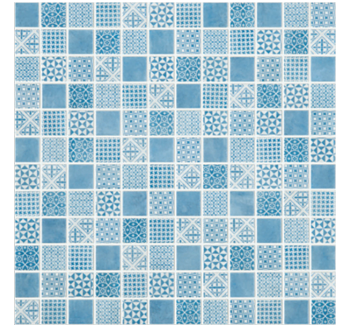

MF: 407

MF: 409

1" Square

PICTURED TILES: MF BLACK QUILT, MF GREY QUILT

**BRONZE COLLECTION GLASS HYDRO**

SUBJECT TO AVAILABILITY

MF: Beige Quilt

MF: Black Quilt

MF: Blue Quilt

MF: Grey Quilt

PICTURED TILES: MF BLUE QUILT, MF BLACK QUILT

1" Square

PICTURED TILE: MF AURA WHITE