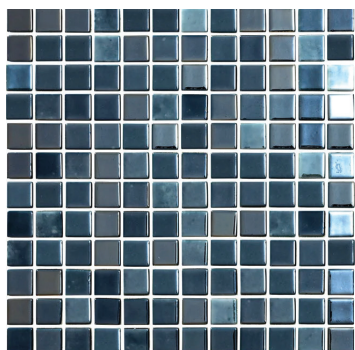

BRONZE COLLECTION LUX

SUBJECT TO AVAILABILITY

MF: 358