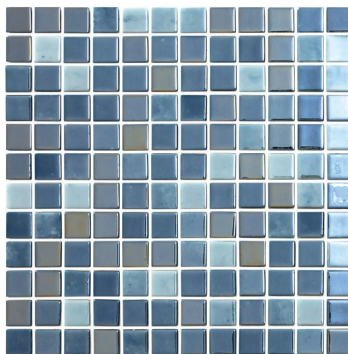

BRONZE COLLECTION LUX

SUBJECT TO AVAILABILITY

MF: 6004