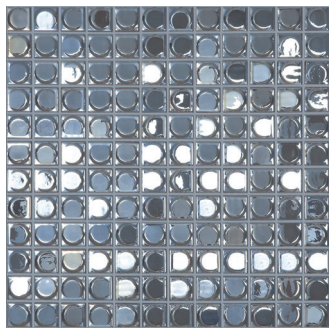

MF: Aura Silver