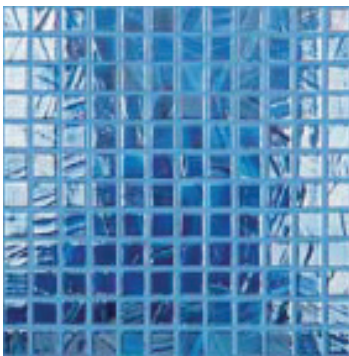

SILVER COLLECTION TITANIUM

SUBJECT TO AVAILABILITY

MF: 734