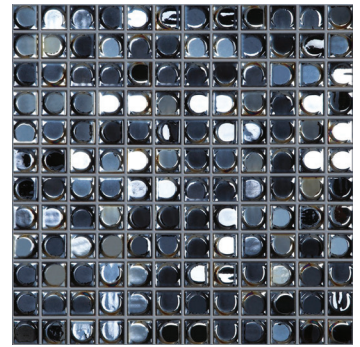

MF: Aura Black