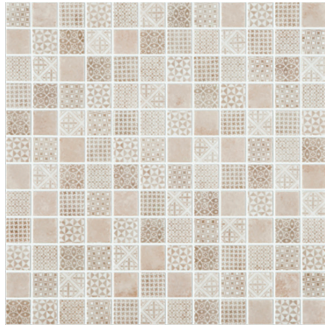

MF: 407

MF: 409

1" Square

PICTURED TILES: MF BLACK QUILT, MF GREY QUILT

**BRONZE COLLECTION GLASS HYDRO**

SUBJECT TO AVAILABILITY

MF: Beige Quilt

MF: Black Quilt

MF: Blue Quilt

MF: Grey Quilt

PICTURED TILES: MF BLUE QUILT, MF BLACK QUILT

1" Square

PICTURED TILE: MF AURA WHITE