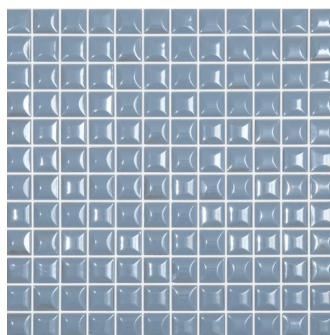

**BRONZE COLLECTION EDNA**  
SUBJECT TO AVAILABILITY

PICTURED TILE: MF EDNA GREEN

MF: Edna White

MF: Edna Oxford

MF: Edna Green

MF: Edna Coffee

MF: Edna Glacier

MF: Edna Dark Blue