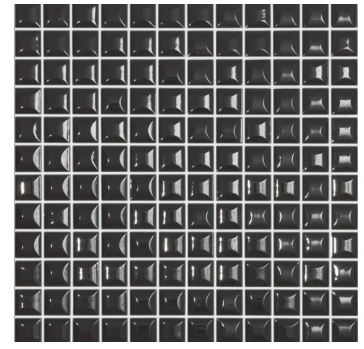

MF: Edna Shadow