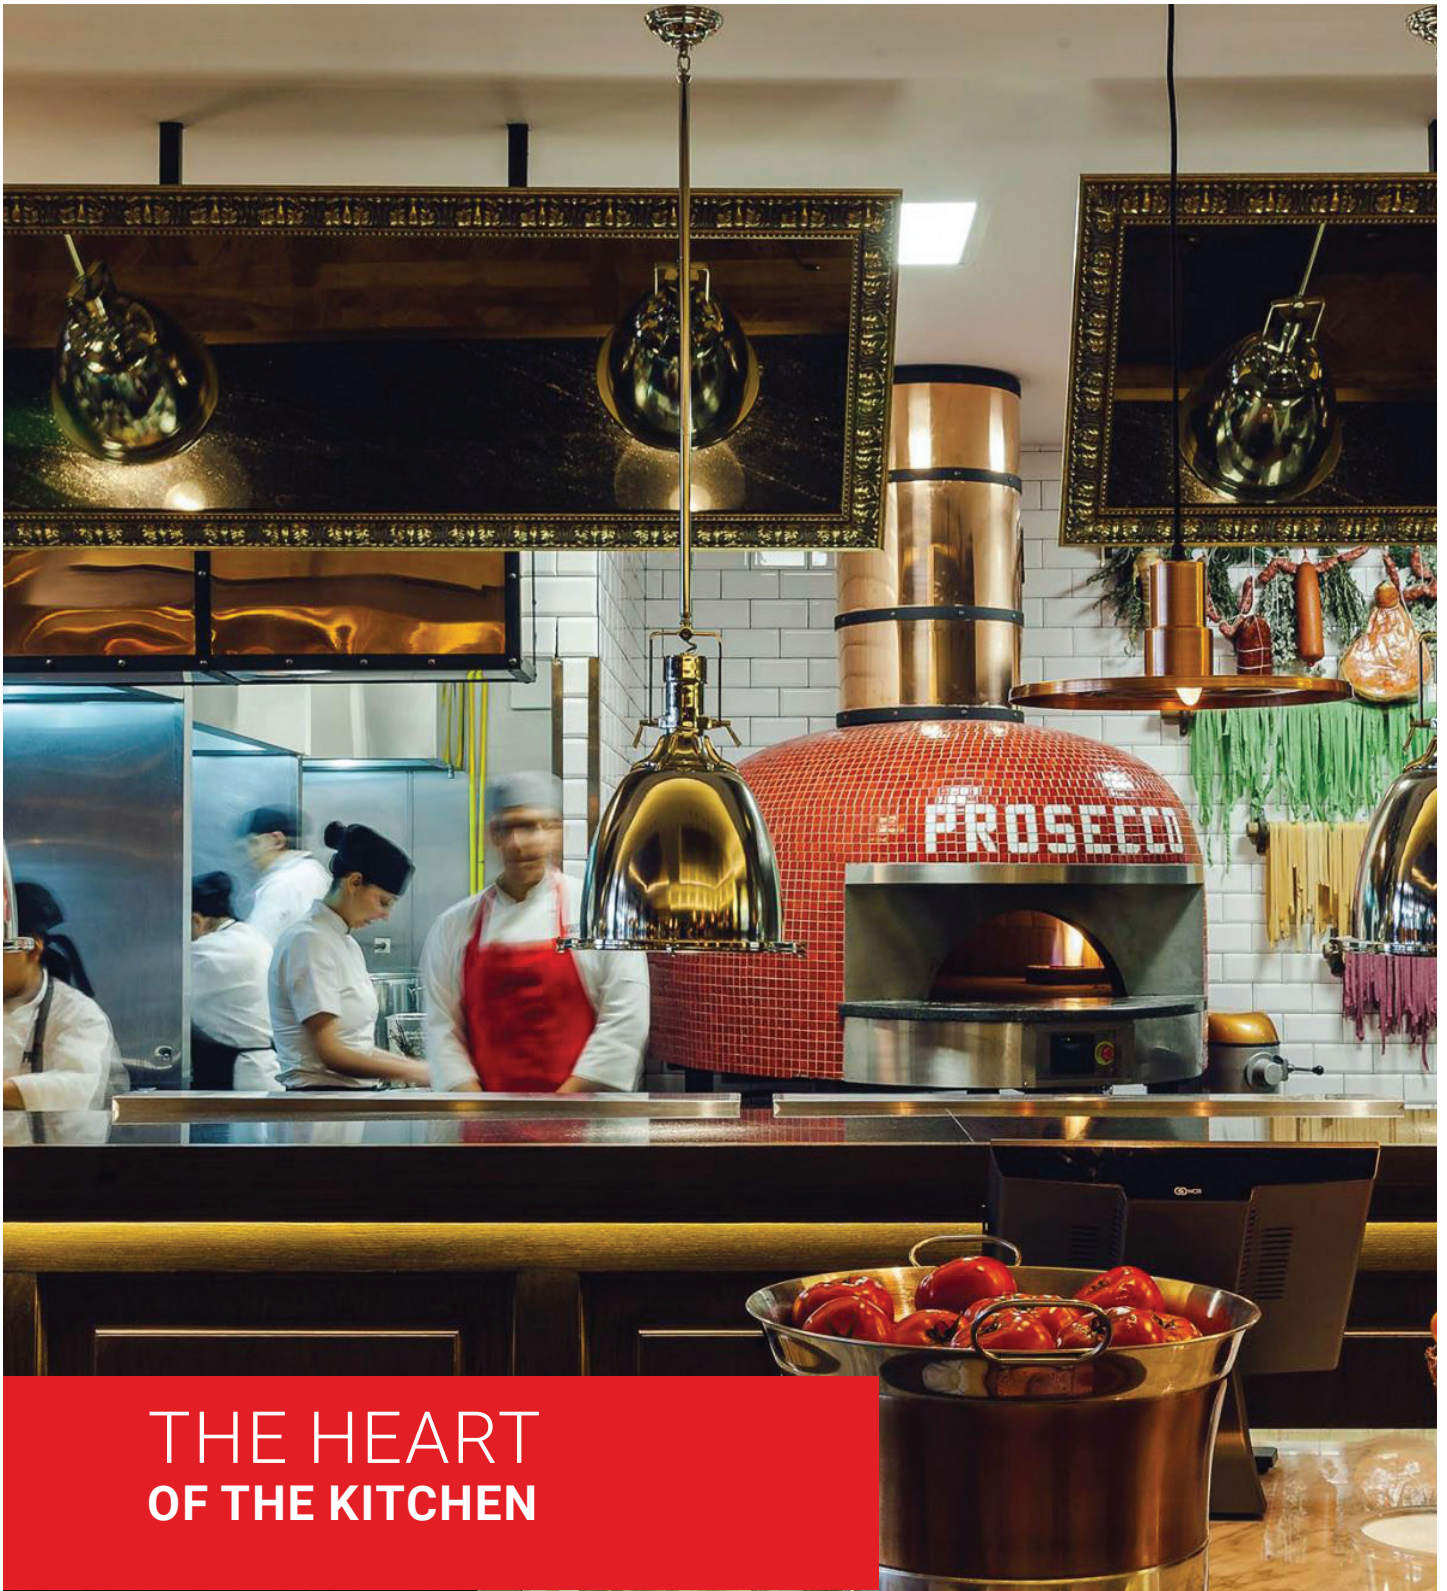

## THE HEART OF THE KITCHEN

Marra Forni takes pride in carrying a great variety of premium 1X1 tiles. Marra Forni Tiles have all the key components to create the oven that compliments and enhances the beauty of your dream kitchen. Browse through our tile categories to find that perfect tile. Our latest additions, really stand out from the crowd. Contact us at [inquiries@marraforni.com](mailto:inquiries@marraforni.com). We'll make sure you get exactly what you're looking for.