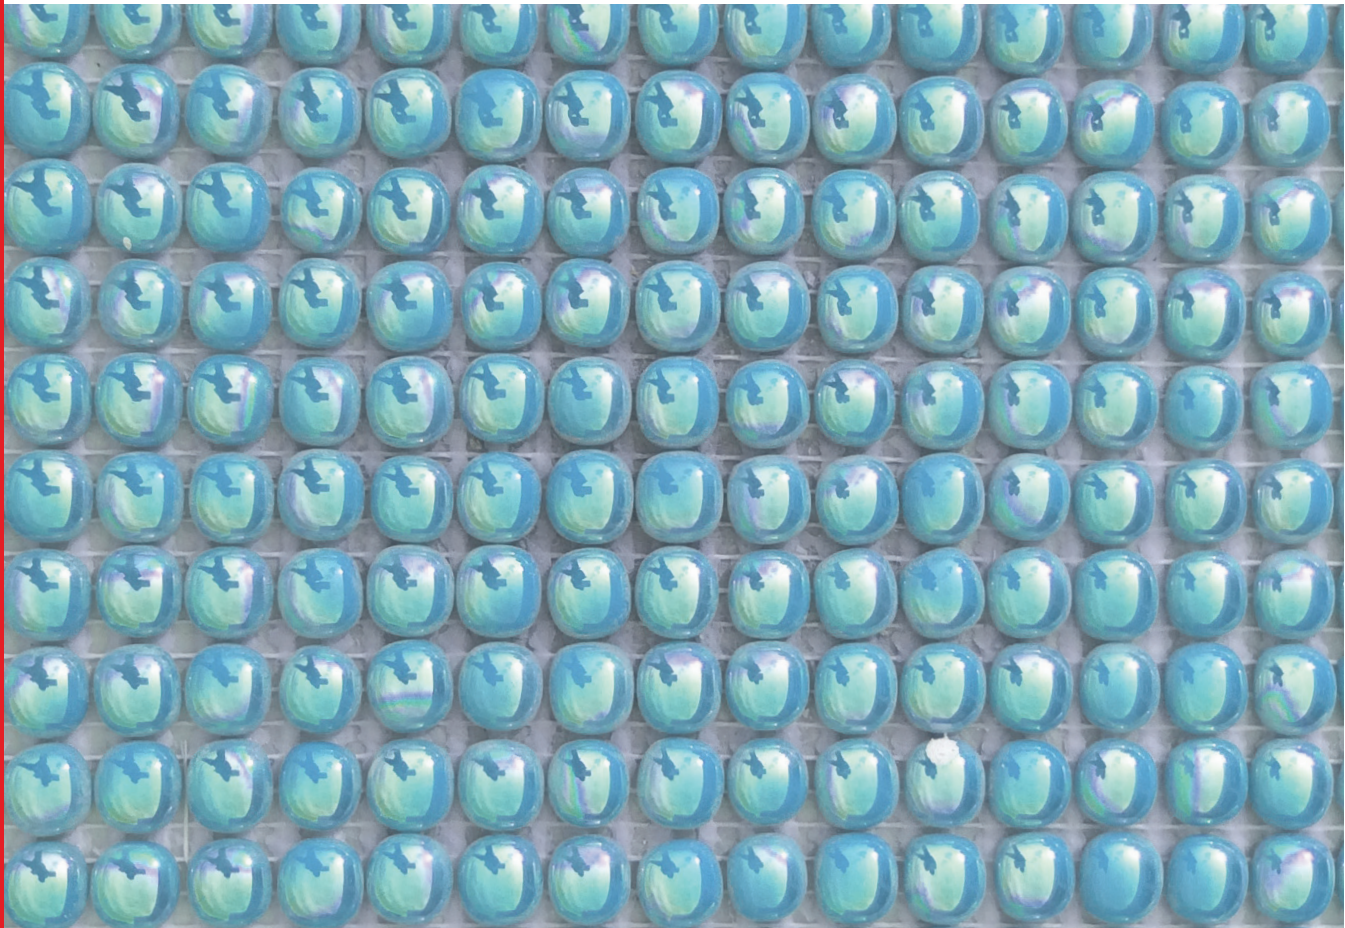

MINIMUM 1" TO 2"

OVEN SQUARE FOOT REQUIREMENT

STATIC OVEN SIZE

- 0.90 = 60 sq. ft.
- 110 = 70 sq. ft.
- 130 = 80 sq. ft.
- 140 = 80 sq. ft.
- 150 = 90 sq. ft.
- 165 = 100 sq. ft.
- 180 = 110 sq. ft.

ROTATOR OVEN SIZE

- 0.90 = 70 sq. ft.
- 110 = 80 sq. ft.
- 130 = 90 sq. ft.
- 150 = 110 sq. ft.

PRICE - $76.40 / SQ. FT.