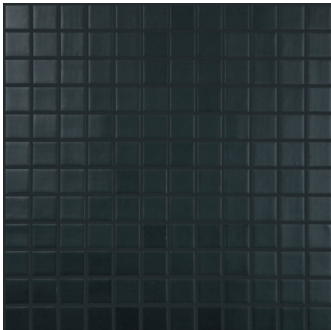

MF: Black

MF: Matte Black

PICTURED TILE: MF MATTE WHITE PENNY

PICTURED TILE: MF906, MF100

MF: 903 (matte)

MF: 905

MF: 906

MF: 907