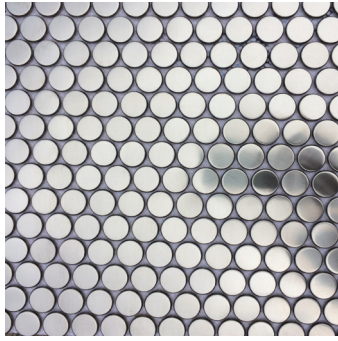

MF: Silver SS50*