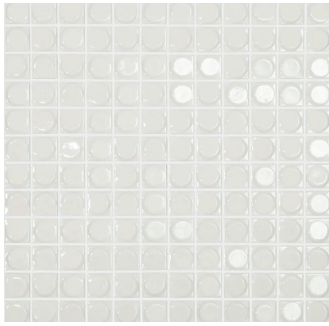

BRONZE GLASS AURA

SUBJECT TO AVAILABILITY

MF: Aura Cotton