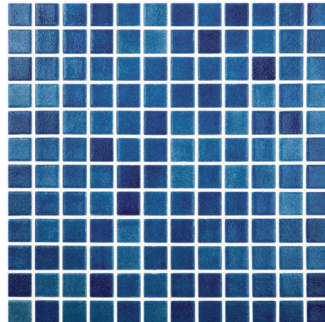

STANDARD COLLECTION FOG

MF: 508