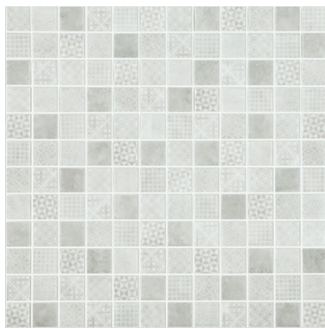

MF: Grey Quilt