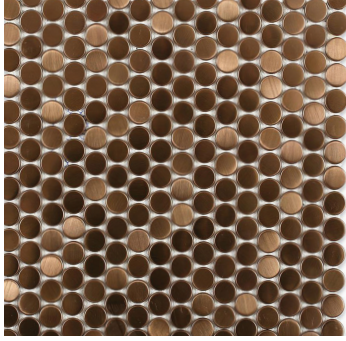

SILVER COLLECTION PENNY ROUND - METALLIC

SUBJECT TO AVAILABILITY

MF: Copper SS51*