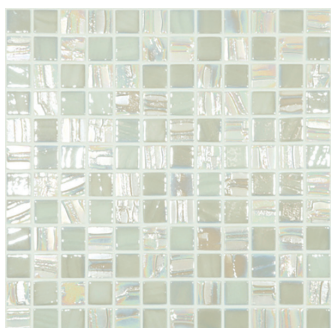

MF: White Mix