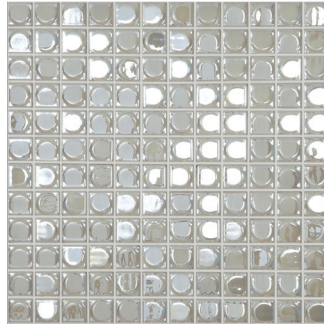

MF: Aura White