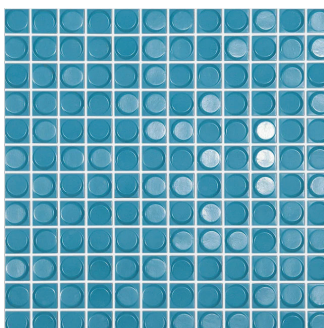

MF: Blue Quilt

MF: Grey Quilt

PICTURED TILES: MF BLUE QUILT, MF BLACK QUILT

1" Square

PICTURED TILE: MF AURA WHITE

## BRONZE GLASS AURA

SUBJECT TO AVAILABILITY

MF: Aura Cotton

MF: Aura White

MF: Aura Coffee

MF: Aura Silver

MF: Aura Laguna

MF: Aura Smoky Blue