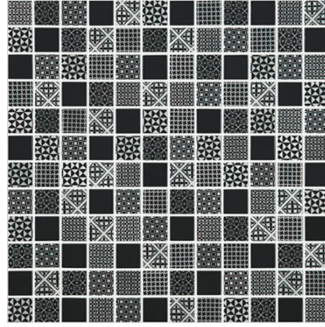

MF: 407

MF: 409

1" Square

PICTURED TILES: MF BLACK QUILT, MF GREY QUILT

**BRONZE COLLECTION GLASS HYDRO**

SUBJECT TO AVAILABILITY

MF: Beige Quilt

MF: Black Quilt

MF: Blue Quilt

MF: Grey Quilt

PICTURED TILES: MF BLUE QUILT, MF BLACK QUILT

1" Square

PICTURED TILE: MF AURA WHITE