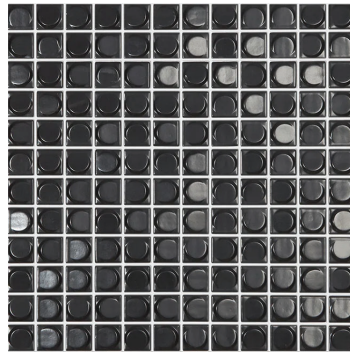

MF: Aura Carbon