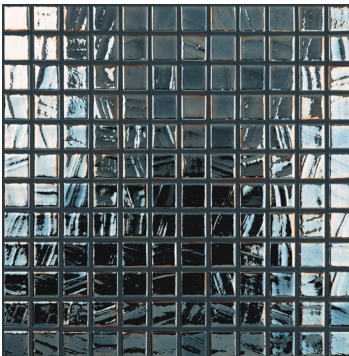

MF: 733

MF: 734

MF: 770

MF: 325

MF: 780

PICTURED TILE: MF COPPER SS51

PICTURED TILE: MF GOLD SS52

**SILVER COLLECTION PENNY ROUND - METALLIC**