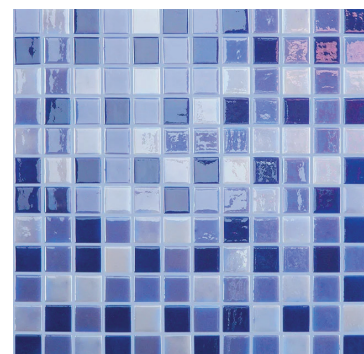

BRONZE COLLECTION LUX

SUBJECT TO AVAILABILITY

MF: 414