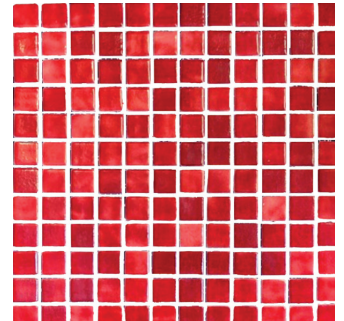

MF: 833

PICTURED TILE: MF95 MARRA RED

MF: 801

MF: 820

MF: 808\*  
\*Additional \$6 per squ. ft.

MF: 95\* Marra Red  
\*Additional \$6 per squ. ft.

PICTURED TILE: MF509

STANDARD COLLECTION FOG