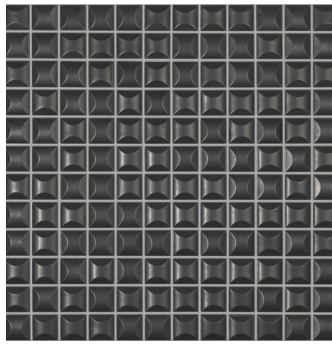

MF: Edna Raven