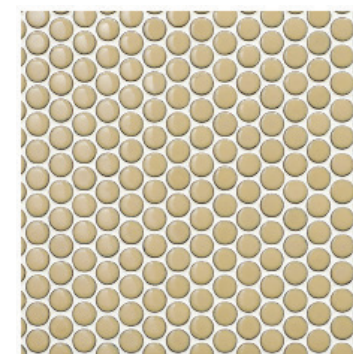

BRONZE COLLECTION PENNY ROUND

SUBJECT TO AVAILABILITY

MF: Latte