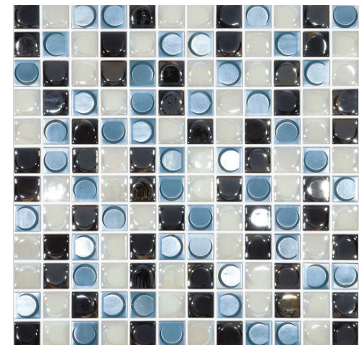

PICTURED TILES: MF AURA WHITE, AURA BLACK

MF: Aura Dark Blue

MF: Aura Carbon

MF: Aura Black

MF: Aura Nude Blend

MF: Aura Classic Blend

MF: Aura Sky Blue

MF: Aura Night Blend

**BRONZE COLLECTION EDNA**  
SUBJECT TO AVAILABILITY

PICTURED TILE: MF EDNA GREEN

MF: Edna White

MF: Edna Oxford

MF: Edna Green

MF: Edna Coffee

MF: Edna Glacier

MF: Edna Dark Blue