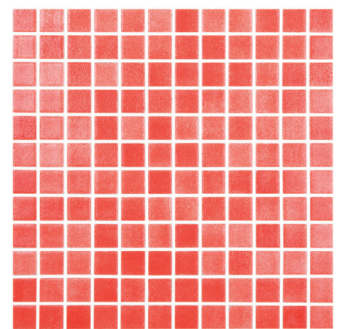

MF: 833

PICTURED TILE: MF95 MARRA RED

MF: 801

MF: 820

MF: 808\*  
\*Additional \$6 per squ. ft.

MF: 95\* Marra Red  
\*Additional \$6 per squ. ft.

PICTURED TILE: MF509

STANDARD COLLECTION FOG

MF: 110

MF: 508

MF: 511

MF: 502

MF: 806

MF: 805

MF: 514

MF: 515

MF: 509

MF: 510

MF: 501

MF: 503

MF: 516

MF: 507

MF: 506

PICTURED TILES: MF514, MF808