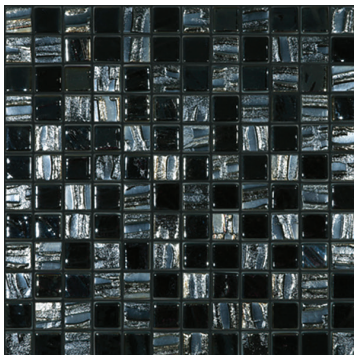

MF: Black Mix