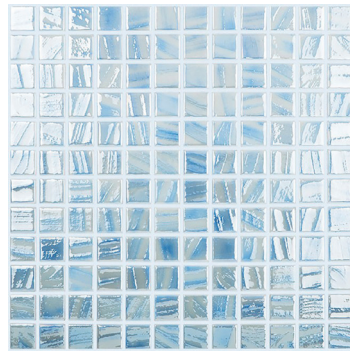

MF: 660

MF: White Mix

MF: Black Mix

PICTURED TILE: MF 660

**SILVER COLLECTION TITANIUM**

SUBJECT TO AVAILABILITY

MF: 710

MF: 750