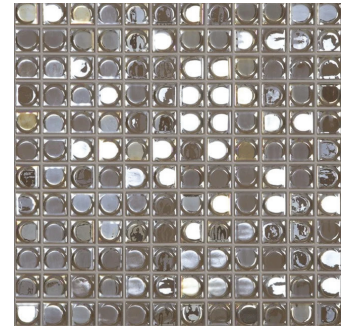

MF: Blue Quilt

MF: Grey Quilt

PICTURED TILES: MF BLUE QUILT, MF BLACK QUILT

1" Square

PICTURED TILE: MF AURA WHITE

## BRONZE GLASS AURA

SUBJECT TO AVAILABILITY

MF: Aura Cotton

MF: Aura White

MF: Aura Coffee

MF: Aura Silver

MF: Aura Laguna

MF: Aura Smoky Blue