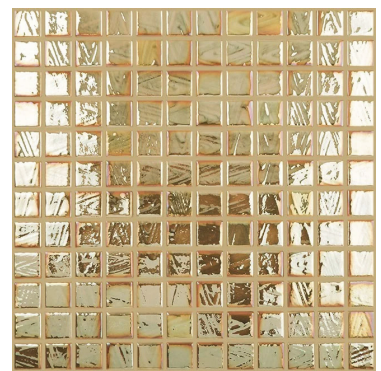

SILVER COLLECTION TITANIUM

SUBJECT TO AVAILABILITY

MF: 325