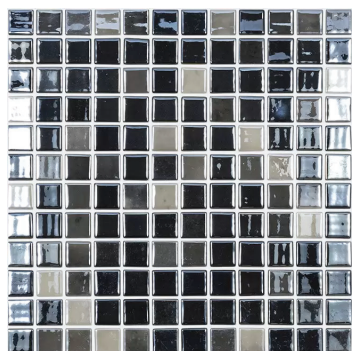

MF: 407

MF: 409

1" Square

PICTURED TILES: MF BLACK QUILT, MF GREY QUILT

**BRONZE COLLECTION GLASS HYDRO**

SUBJECT TO AVAILABILITY

MF: Beige Quilt

MF: Black Quilt