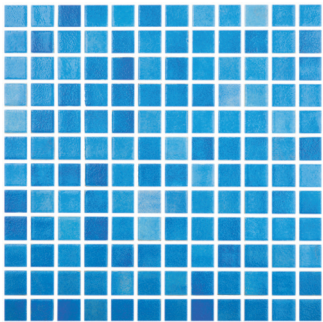

MF: 833

PICTURED TILE: MF95 MARRA RED

MF: 801

MF: 820

MF: 808\*  
\*Additional \$6 per squ. ft.

MF: 95\* Marra Red  
\*Additional \$6 per squ. ft.

PICTURED TILE: MF509

STANDARD COLLECTION FOG