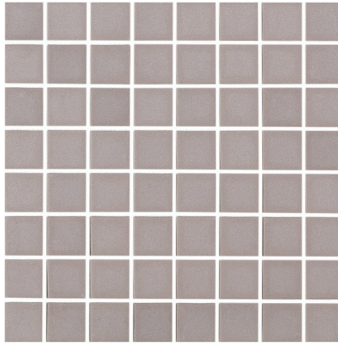

BRONZE COLLECTION NORDIC

SUBJECT TO AVAILABILITY

MF: 926