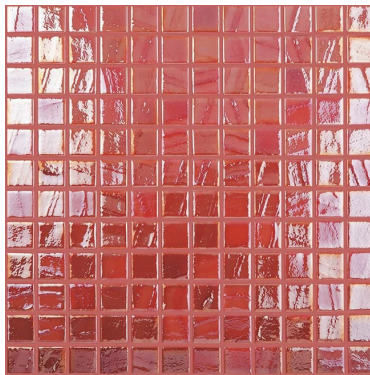

SILVER COLLECTION TITANIUM

SUBJECT TO AVAILABILITY

MF: 770